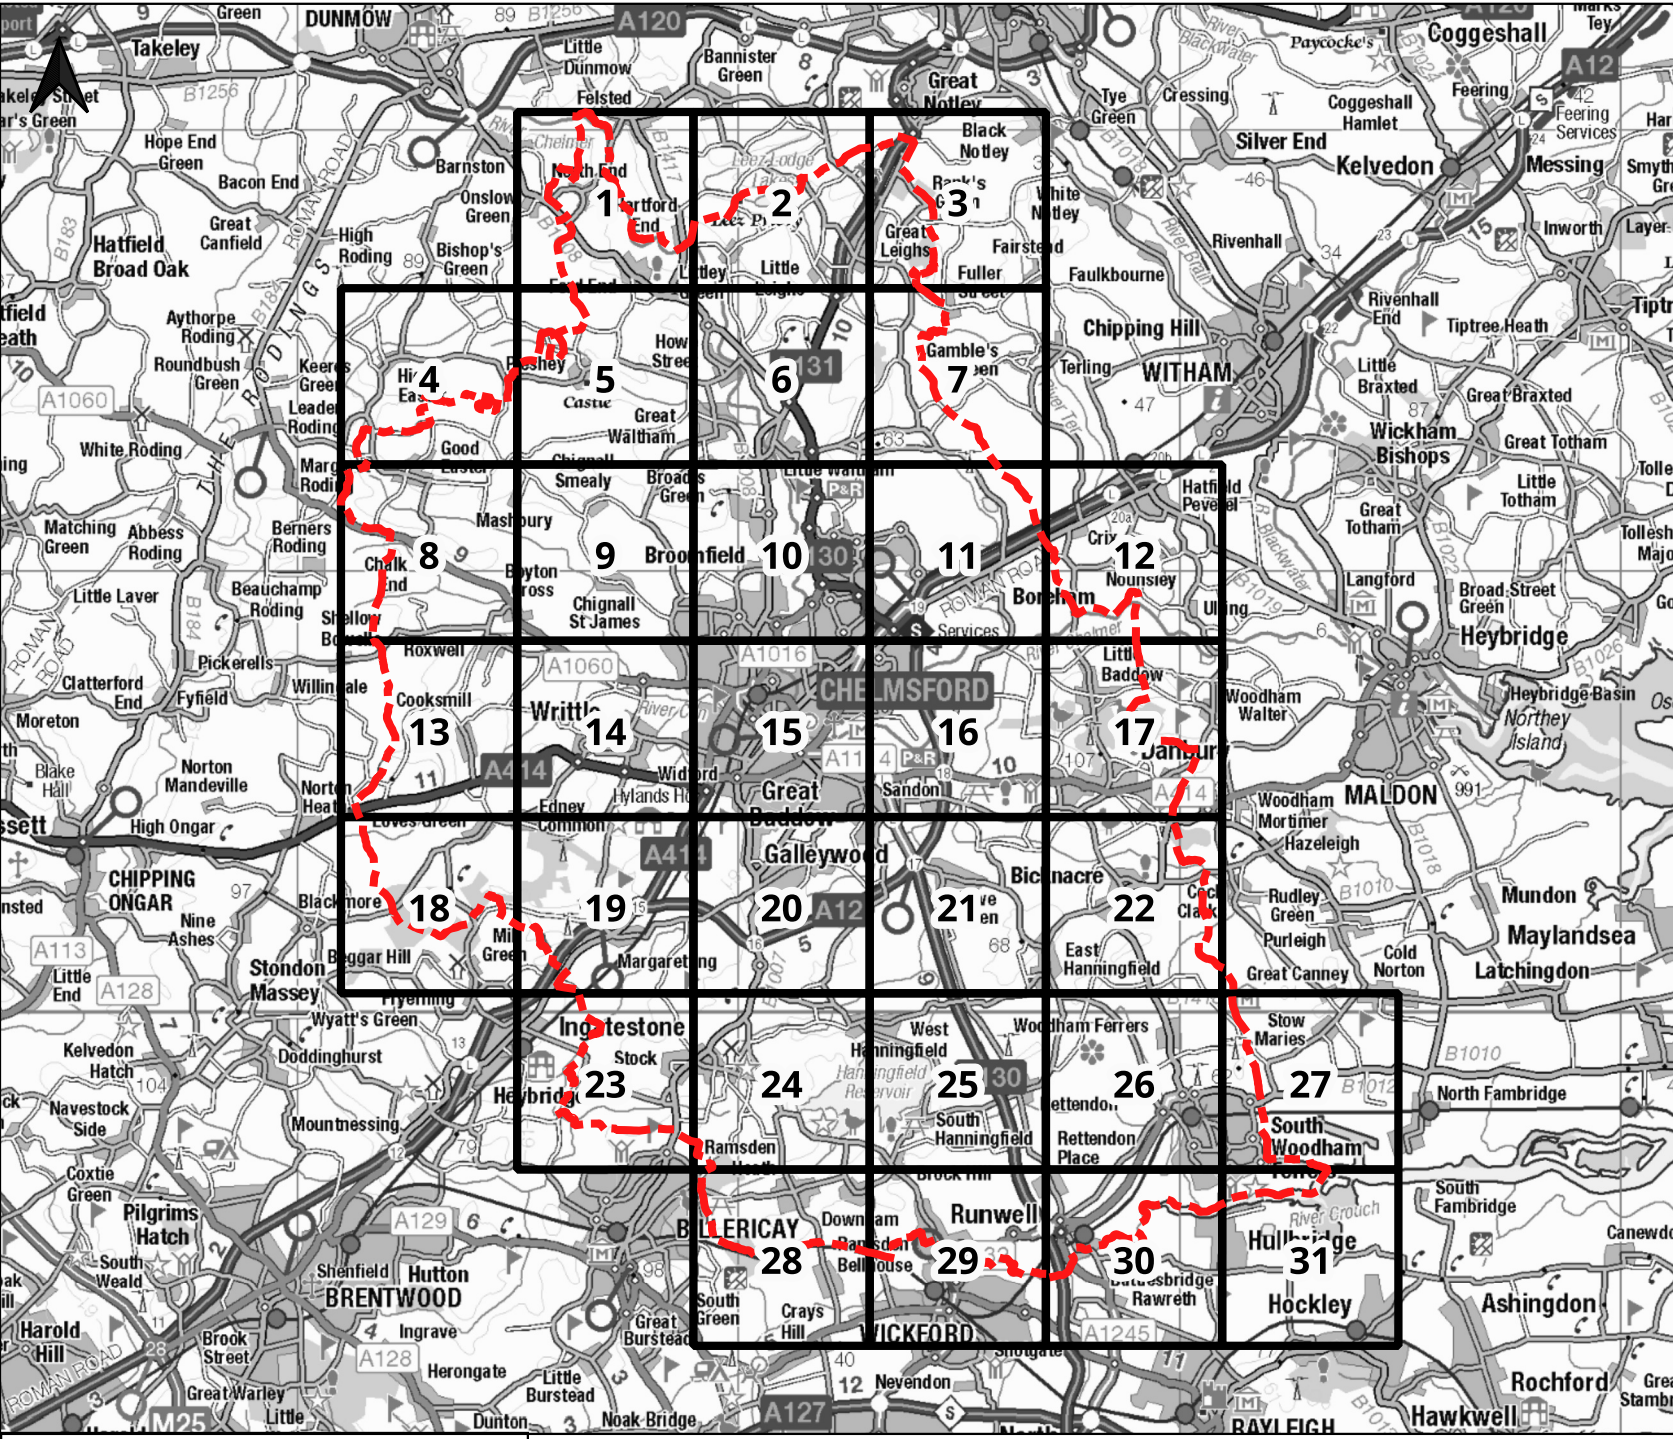

CHELMSFORD CITY COUNCIL  
LEVEL 1 STRATEGIC FLOOD RISK ASSESSMENT

 Chelmsford Council Administrative Boundary

Contains OS data © Crown copyright and database right 2023.  
Contains Environment Agency information © Environment Agency and/or database rights.  
Contains JBA Consulting Ltd. data © copyright and intellectual property right